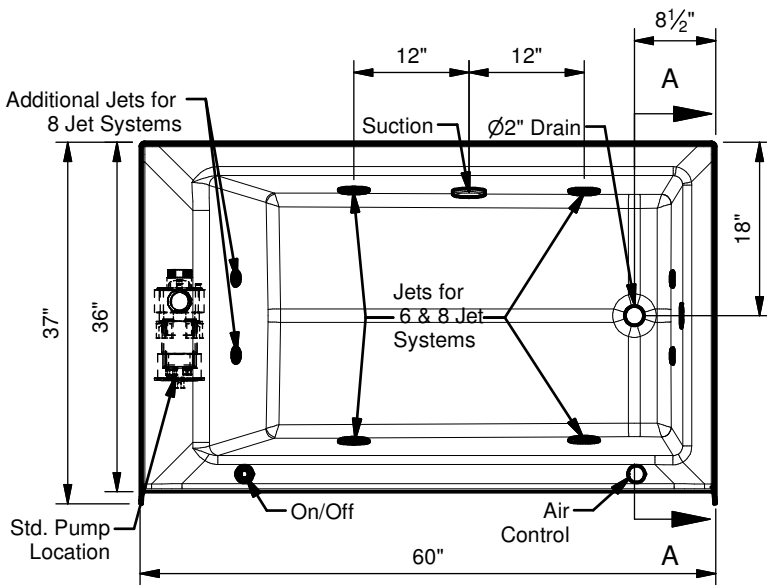

ELEVATION

SECTION A-A

PLAN

60" Bathtub w/ 18" Apron
& 6 or 8 Jet Whirlpool Package

Right Hand Version (4637R:6 or 4637R:8) Shown

PRODUCT SPECIFICATIONS:

- * Certified to meet CSA B45.5/IAPMO Z124 Standard.
- * When installing this whirlpool, an access area should be provided near the location of the whirlpool pump for future access. An access area is required by many local, state, & Federal building codes
- * Recommended access area dimensions: W-20" H-15"
- * Reinforced & slip resistant floor.
- * Integral 1" nailing flange.
- * Factory drilled 2-1/2" overflow.
- * Bathwell Dimensions (At Top): W-49-3/8" D-29-1/8" H-16-1/4"
- * Bathwell Dimensions (At Bottom): W-42-1/4" D-25-1/4"
- * Bathwell Capacity (At Overflow): 52 gal.
- * Water Level (At Overflow): 12-3/4"
- * Available without an overflow model becomes number (4637LM:6 or 4637LM:8 or 4637RM:6 or 4637RM:8)
- * All dimensions +/- 1/2"
- * Clarion Bathware reserves the right to change design and/or dimensions.
- * Dimensions are the same for all other versions of this model.
- * AcrylX™ applied acrylic surface

4637L:6 or 4637L:8 or 4637R:6 or 4637R:8

6036SMIN - 60" Bathtub w/ 18" Apron & Left or Right Hand Drain

Clarion
BATHWARE
44 Amsler Ave.
Shippenville, PA 16254

Phone: (814) 226-5374
Toll Free: (800) 576-9228
Fax: (814) 226-0730
www.clarionbathware.com