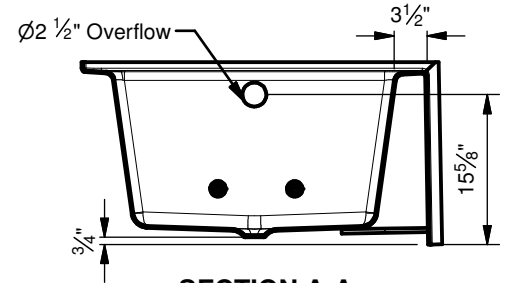

ELEVATION

SECTION A-A

PLAN

60" Bathtub w/ 18" Apron
& 6 or 8 Jet Whirlpool Package

Right Hand Version (4637R:6 or 4637R:8) Shown

PRODUCT SPECIFICATIONS:

- * Certified to meet CSA B45.5/IAPMO Z124 Standard.
- * When installing this whirlpool, an access area should be provided near the location of the whirlpool pump for future access. An access area is required by many local, state, & Federal building codes
- * Recommended access area dimensions: W-20" H-15"
- * Reinforced & slip resistant floor.
- * Integral 1" nailing flange.
- * Factory drilled 2-1/2" overflow.
- * Bathwell Dimensions (At Top): W-49-3/8" D-29-1/8" H-16-1/4"
- * Bathwell Dimensions (At Bottom): W-42-1/4" D-25-1/4"
- * Bathwell Capacity (At Overflow): 52 gal.
- * Water Level (At Overflow): 12-3/4"
- * Available without an overflow model becomes number (4637LM:6 or 4637LM:8 or 4637RM:6 or 4637RM:8)
- * All dimensions +/- 1/2"
- * Clarion Bathware reserves the right to change design and/or dimensions.
- * Dimensions are the same for all other versions of this model.
- * AcrylX™ applied acrylic surface

4637L:6 or 4637L:8 or 4637R:6 or 4637R:8

6036SMIN - 60" Bathtub w/ 18" Apron & Left or Right Hand Drain

Clarion
BATHWARE
44 Amsler Ave.
Shippenville, PA 16254

Phone: (814) 226-5374
Toll Free: (800) 576-9228
Fax: (814) 226-0730
www.clarionbathware.com